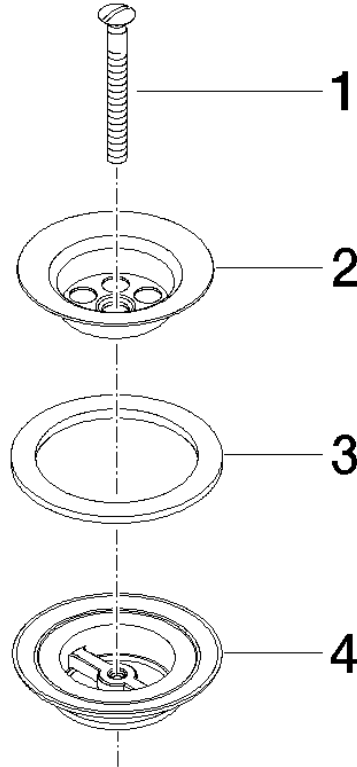

10 100 970

Fits: IMO, LULU, MADISON, MEM, TARA,
CL.1, LISSÉ, VAIA, META, CYO

	Light Gold	10 100 970-26
	Chrome	10 100 970-00
	Brushed Platinum	10 100 970-06
	Platinum	10 100 970-08
	Durabress (23kt Gold)	10 100 970-09
	Dark Chrome	10 100 970-19
	Brushed Light Gold	10 100 970-27
	Brushed Durabress (23kt Gold)	10 100 970-28
	Brushed Bronze	10 100 970-42
	Brushed Champagne (22kt Gold)	10 100 970-46
	Champagne (22kt Gold)	10 100 970-47
	Brushed Chrome	10 100 970-93
	Brushed Dark Platinum	10 100 970-99

Grated waste 1 1/4" - Light Gold

IMO

10 100 970

10 100 970

10 100 970

Parts for other finishes can be found here: [Chrome](#)

Spare parts list

No.	Item Number	Name	Quantity used	Delivery time
1	09 30 30 115-26	screw	1	60
2	09 11 01 005-26	strainer	1	60
3	09 14 03 005 90	seal	1	60
4	09 11 01 007-07	pop-up waste	1	60